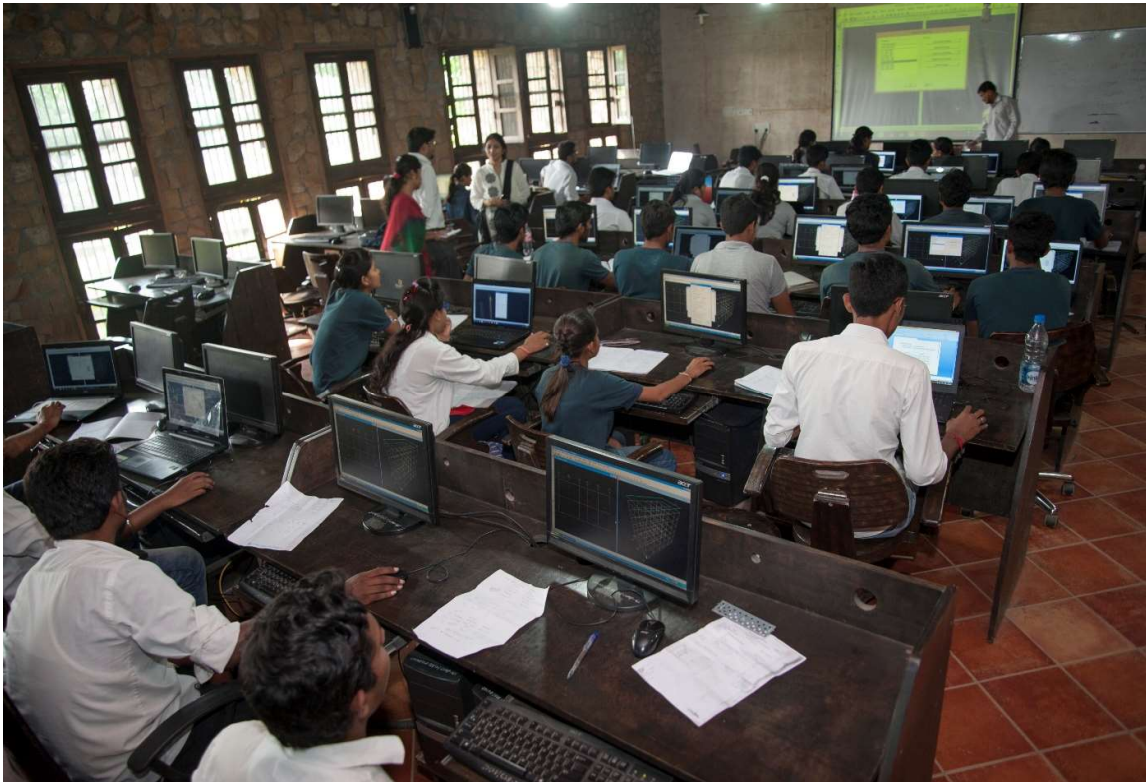

Laptops/ PCB Kits

Central Computer Lab