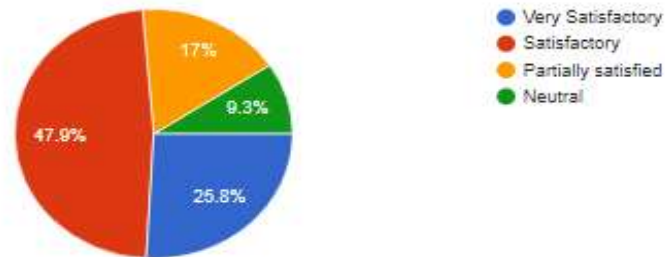

### Are you satisfied with the academic modules conducted by the institute

677 responses

 Copy

How do you rate the preparedness of the students in Online Mode

[Copy](#)

677 responses

Were you explained the course outcome, programme outcome at the time of the commencement of the semester?