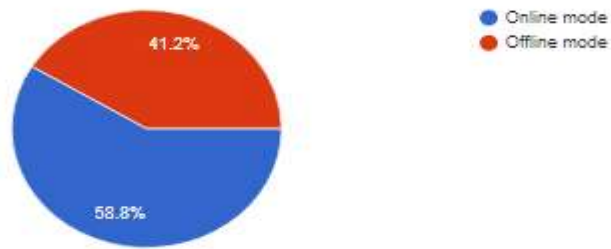

Which mode of teaching learning suits you more

Copy

677 responses