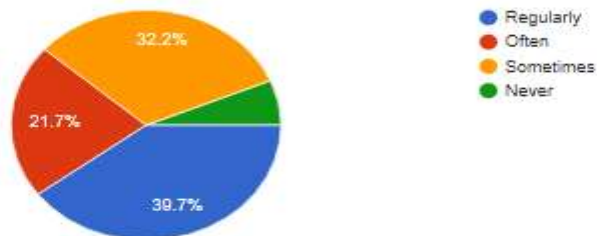

Are you encouraged to take online certifications (NPTEL) for Life long learning

[Copy](#)

677 responses