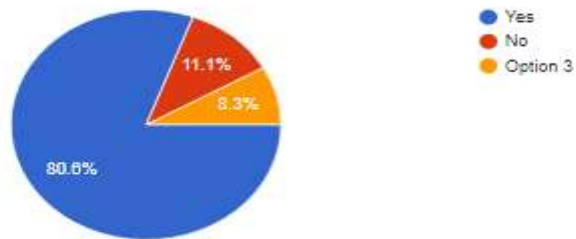

Extra Curricular activities like forum activities, installations etc were conducted during Online Mode

[Copy](#)

677 responses

Are you encouraged to take online certifications (NPTEL) for Life long learning