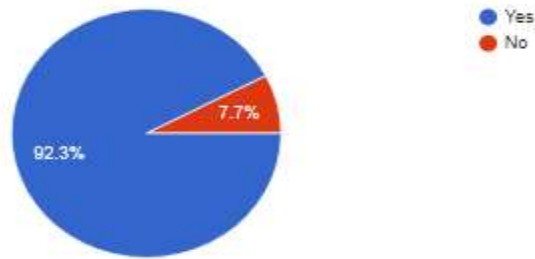

. During On line academic schedule what are the activities conducted

[Copy](#)

677 responses

The college conducted Parents teachers meet online

[Copy](#)

677 responses

In online mode, are you adequately connected with your subject teachers and teacher guardian