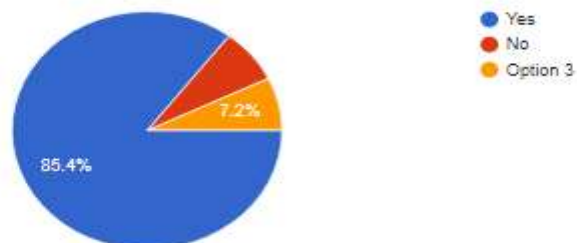

Extra Curricular activities like forum activities, installations etc were conducted during Online Mode

[Copy](#)

677 responses

Are you encouraged to take online certifications (NPTEL) for Life long learning