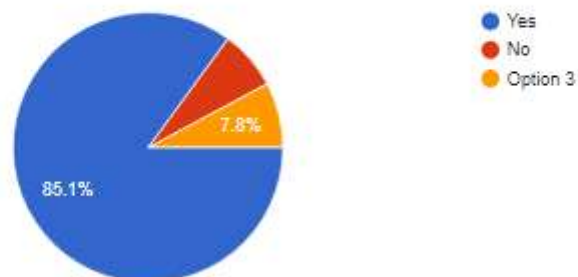

In online mode, are you adequately connected with your subject teachers and teacher guardian

[Copy](#)

677 responses