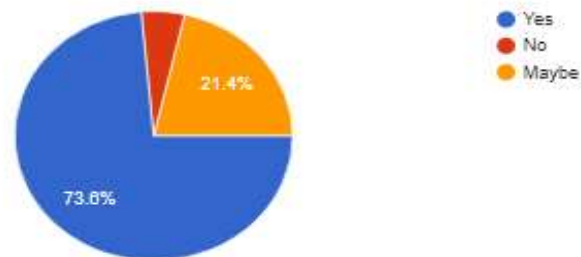

Were you explained the course outcome, programme outcome at the time of the commencement of the semester?

[Copy](#)

677 responses