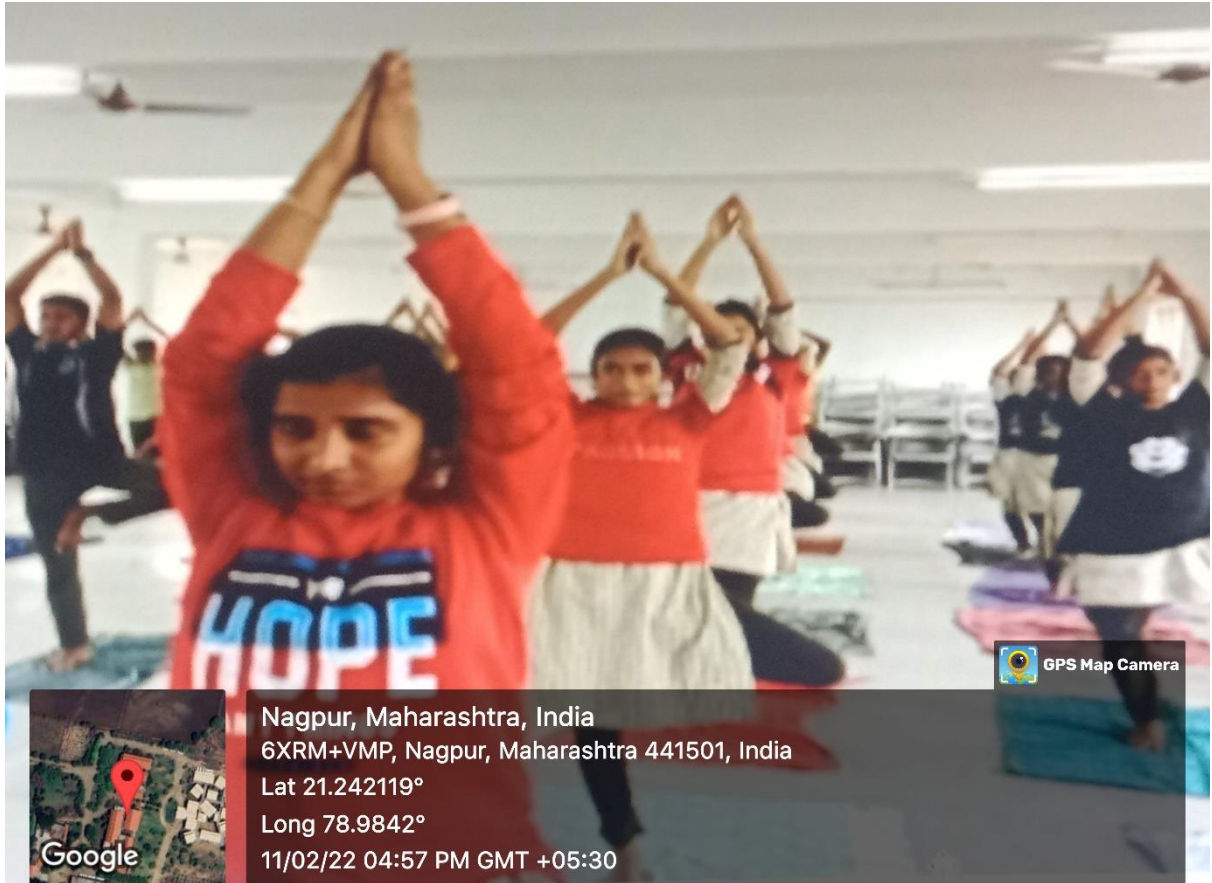

International Yoga Day

Nagpur, Maharashtra, India
 6XRM+VMP, Nagpur, Maharashtra 441501, India
 Lat 21.242162°
 Long 78.98422°
 20/02/18 01:13 PM GMT +05:30

Nagpur, Maharashtra, India
 6XRM+VMP, Nagpur, Maharashtra 441501, India
 Lat 21.242165°
 Long 78.9842°
 20/02/18 01:10 PM GMT +05:30